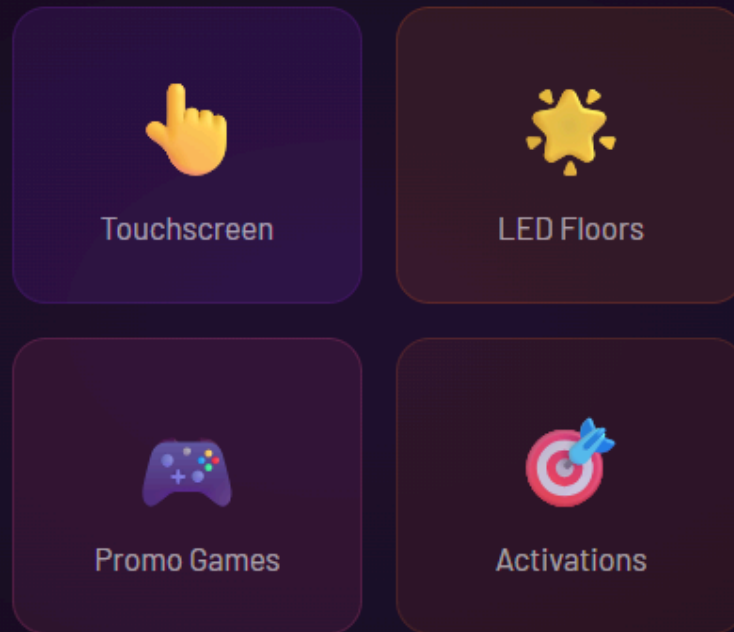

SECTION ONE

KEY FEATURES

A complete floor orchestration system – every element
working as one.

FEATURE 01

SYNCHRONISED WIN CELEBRATIONS

When a major jackpot hits, the entire floor reacts as one – transforming a win into a shared experience that energises nearby players.

- ▶ All feature screens play the same celebration video simultaneously
- ▶ Audio builds and crescendos across zones
- ▶ LED lighting shifts to celebration mode
- ▶ Interactive floors respond in real time
- ▶ Jackpot artwork animates across every display

FEATURES 02 & 03

LED LIGHTING & SOUND

INTEGRATED LED LIGHTING CONTROL

Lighting becomes part of the entertainment strategy – not just ambience.

- ▶ Colour transitions based on jackpot tiers
- ▶ Floor-wide light pulses
- ▶ Zone-based lighting sequences
- ▶ Unified lighting + video + audio events

FLOOR-WIDE TRIGGERED SOUND

Synchronised audio eliminates delay and misalignment across all zones.

- ▶ Jackpot threshold build-up effects
- ▶ Progressive pool milestone sounds
- ▶ Tiered celebration audio
- ▶ Promotional audio triggers